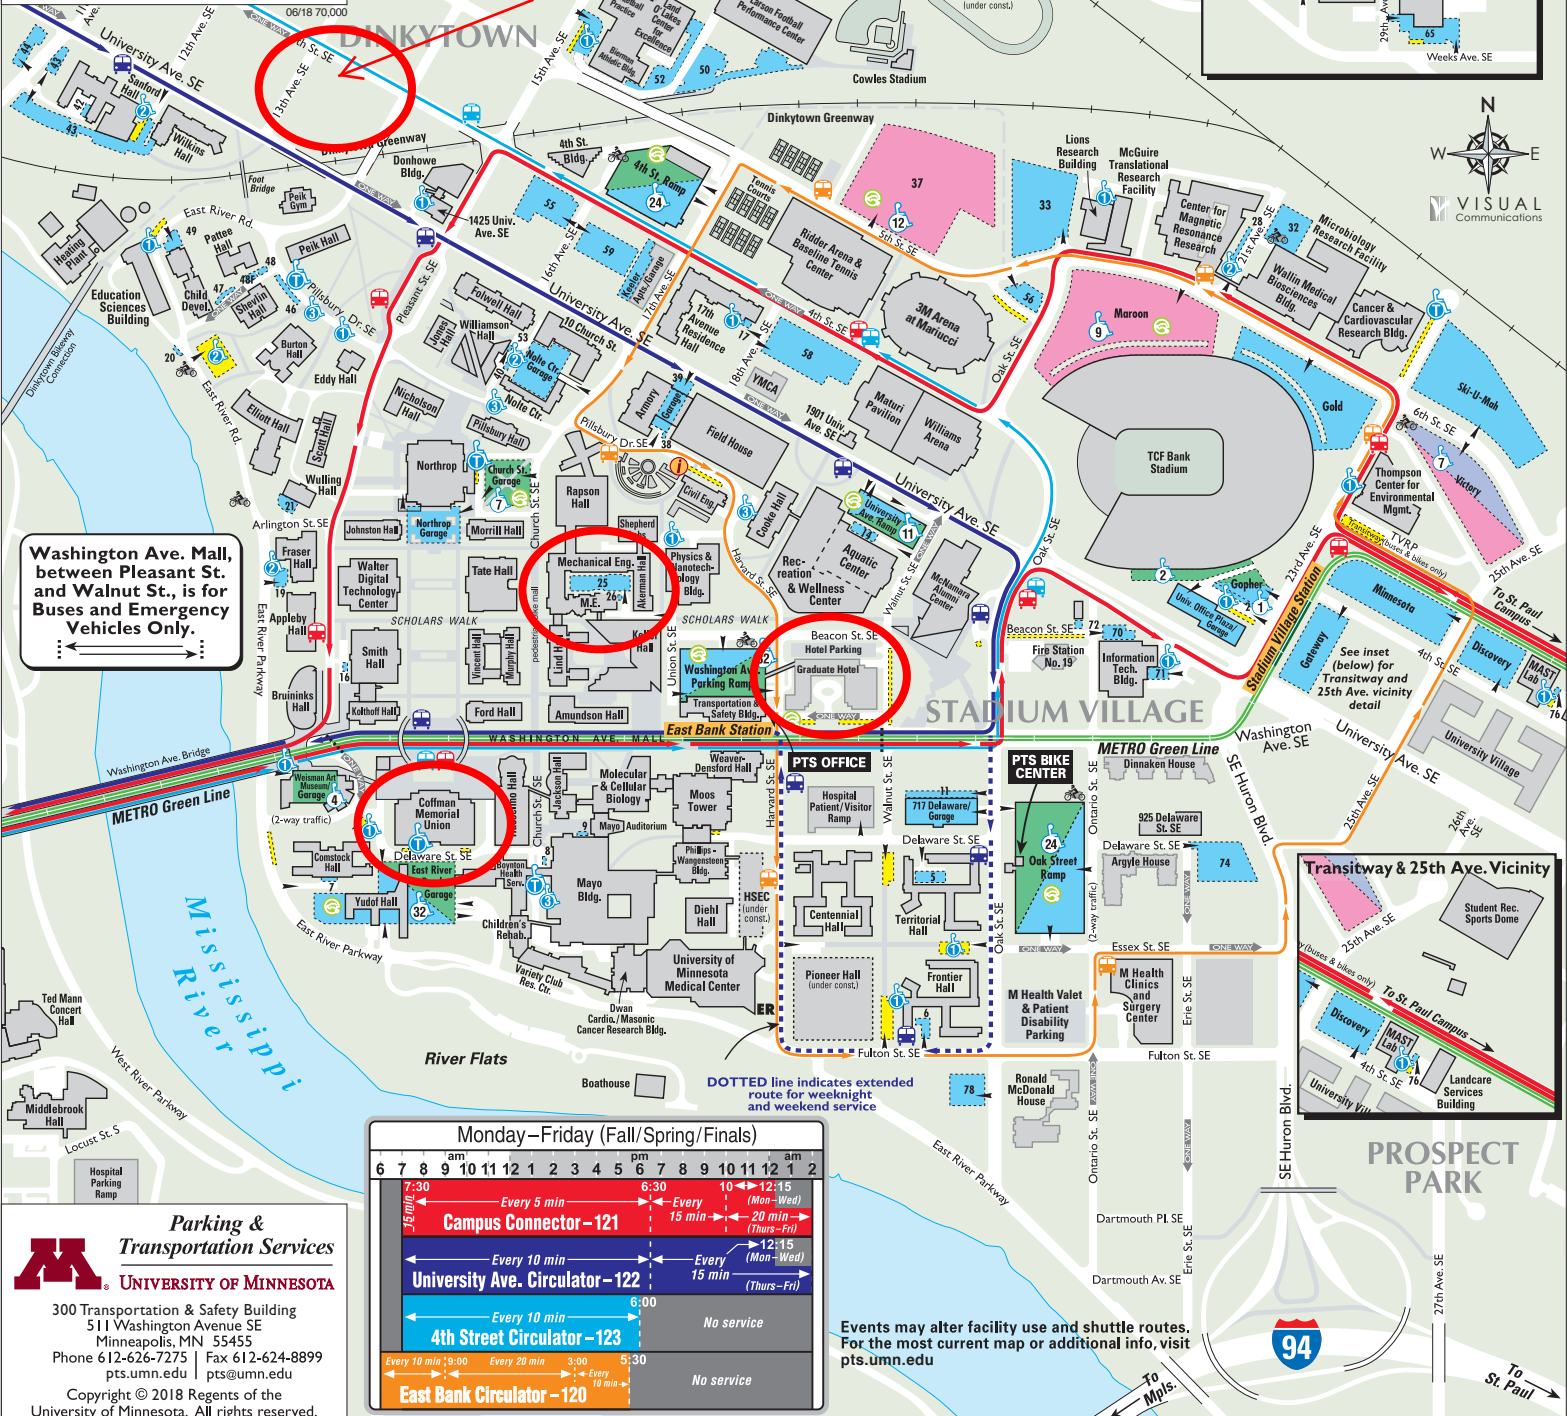

Campus Transit Routes

- East Bank Circulator
 - Campus Connector
 - University Avenue Circulator
 - 4th Street Circulator
 - ↔ Bus stop (color indicates route)
- Paratransit service: z.umn.edu/paratransit
500 ft.

Intercession/Breaks/Summer Session																
am							pm									
6	7	8	9	10	11	12	1	2	3	4	5	6	7	8	9	10
← Every 15 min (Monday-Friday)							→ Every 15 min (Monday-Friday)									
← Campus Connector - 121							→ Summer 9:30									
← Every 15 min (Monday-Friday)							→ Every 15 min (Monday-Friday)									
← University Ave. Circ. - 122							→ Summer 9:30									
← Every 10 min 9:00							→ Every 20 min 5:30									
← East Bank Circulator - 120							→ No service									

Loring Bar & Restaurant

Washington Ave. Mall, between Pleasant St. and Walnut St., is for Buses and Emergency Vehicles Only.

Monday-Friday (Fall/Spring/Finals)																		
am							pm											
6	7	8	9	10	11	12	1	2	3	4	5	6	7	8	9	10	11	12
← Every 5 min							→ Every 15 min											
← Campus Connector - 121							→ 20 min (Mon-Wed)											
← Every 10 min							→ Every 15 min											
← University Ave. Circulator - 122							→ 12:15 (Mon-Wed)											
← Every 10 min							→ 6:00											
← 4th Street Circulator - 123							→ No service											
← Every 10 min 9:00							→ Every 20 min 5:30											
← East Bank Circulator - 120							→ No service											

Events may alter facility use and shuttle routes. For the most current map or additional info, visit pts.umn.edu