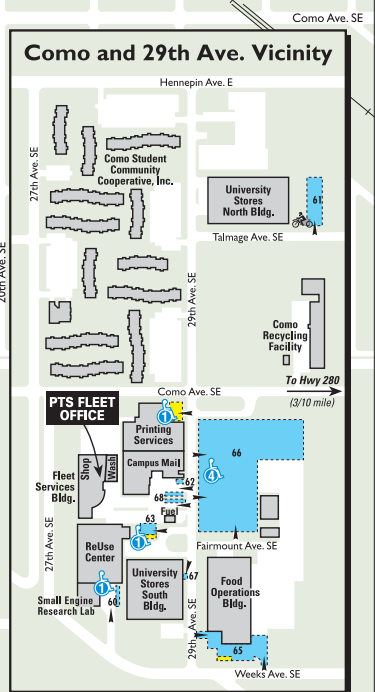

Campus Transit Routes

- East Bank Circulator
 - Campus Connector
 - University Avenue Circulator
 - 4th Street Circulator
 - ↔ Bus stop (color indicates route)
- Paratransit service: z.umn.edu/paratransit
500 ft.

Intercession/Breaks/Summer Session																
am							pm									
6	7	8	9	10	11	12	1	2	3	4	5	6	7	8	9	10
← Every 15 min (Monday-Friday)							→ Every 15 min (Monday-Friday)									
← Campus Connector - 121							→ Summer 9:30									
← Every 15 min (Monday-Friday)							→ Every 15 min (Monday-Friday)									
← University Ave. Circ. - 122							→ Summer 9:30									
← Every 10 min 9:00							→ Every 20 min 5:30									
← East Bank Circulator - 120							→ No service									

Loring Bar & Restaurant

Washington Ave. Mall, between Pleasant St. and Walnut St., is for Buses and Emergency Vehicles Only.

Monday-Friday (Fall/Spring/Finals)																		
am							pm											
6	7	8	9	10	11	12	1	2	3	4	5	6	7	8	9	10	11	12
← Every 5 min							→ Every 15 min											
← Campus Connector - 121							→ 20 min (Mon-Wed)											
← Every 10 min							→ Every 15 min											
← University Ave. Circulator - 122							→ 12:15 (Mon-Wed)											
← Every 10 min							→ 6:00											
← 4th Street Circulator - 123							→ No service											
← Every 10 min 9:00							→ Every 20 min 5:30											
← East Bank Circulator - 120							→ No service											

Events may alter facility use and shuttle routes. For the most current map or additional info, visit pts.umn.edu